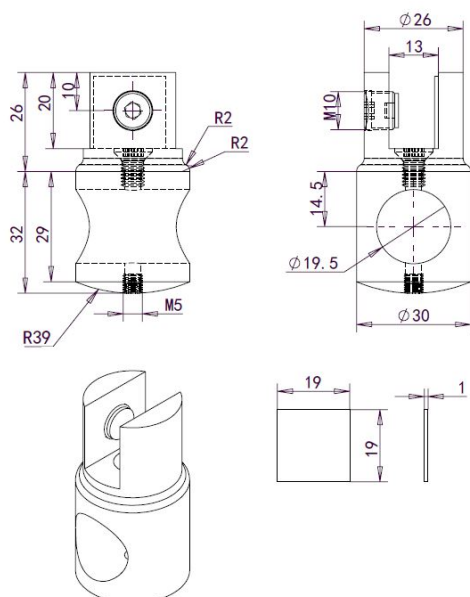

PRODUCT SHEET

Description:

Bar To Glass Bracket, F/ø19mm Tube, Chrome Pl, 8-10mm Glass W/Closed Bar Hole

Item number:

15.26.102-0

Units	Box	Carton	HS Code	Barcode
Pcs.	1	50	8302419000	
				5704866504232

SISO A/S